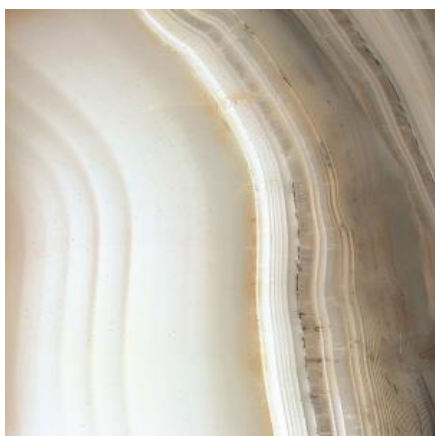

A precise marble reproduction in porcelain that exudes class and style. Unusual and striking patterning that fills space with an opulent and exclusive ambience. 6 shades with a strong expressive appeal and 1 optical white to illuminate the whole collection. Available in a natural or polished finish, three large formats and two mosaic options

Bamboo