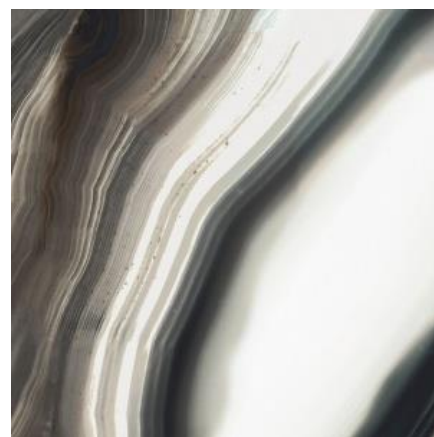

A precise marble reproduction in porcelain that exudes class and style. Unusual and striking patterning that fills space with an opulent and exclusive ambience. 6 shades with a strong expressive appeal and 1 optical white to illuminate the whole collection. Available in a natural or polished finish, three large formats and two mosaic options

Madreperla

Miele

Ambra

Bamboo

Smeraldo

Zaffiro

Fume