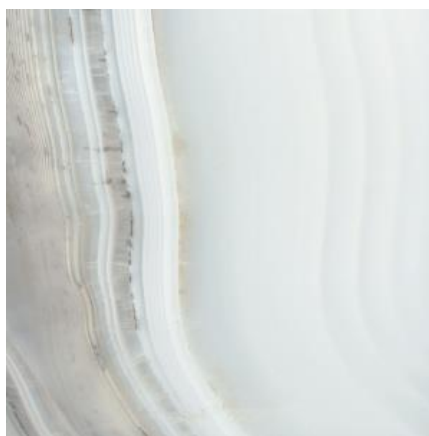

A precise marble reproduction in porcelain that exudes class and style. Unusual and striking patterning that fills space with an opulent and exclusive ambience. 6 shades with a strong expressive appeal and 1 optical white to illuminate the whole collection. Available in a natural or polished finish, three large formats and two mosaic options

Madreperla

Miele

Ambra

Bamboo

Smeraldo

Zaffiro

Fume