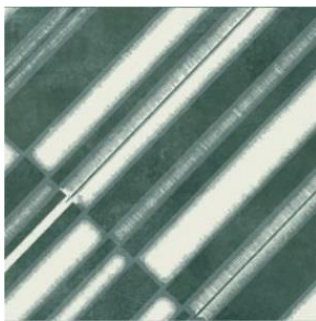

Azulej draws inspiration from traditional encaustic (cement-based) Victorian floor tiles but with a 21st century spin. Using the latest inkjet technology, designs are printed onto the surface of the very durable and stain-resistant porcelain tiles. The muted palette and the nostalgic patterns combine to create a beautiful, sought-after range in 20x20 cm format.

Bianco Cubo

Bianco Trama

Bianco Combination

Grigio Plain

Grigio Gira

Grigio Renda

Grigio Trevo

Grigio Diagonal

Grigio Flores

Grigio Estrela

Grigio Prata

Grigio Cubo

Grigio Trama

Grigio Combination

Nero Plain

Nero Gira

Nero Renda

Nero Trevo

Nero Diagonal

Nero Flores

Nero Estrela

Nero Prata

Nero Cubo

Nero Trama