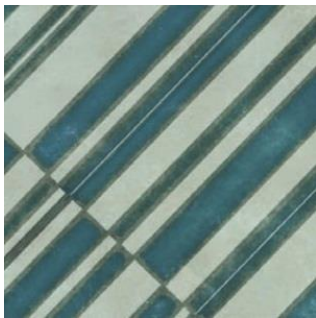

Azulej draws inspiration from traditional encaustic (cement-based) Victorian floor tiles but with a 21st century spin. Using the latest inkjet technology, designs are printed onto the surface of the very durable and stain-resistant porcelain tiles. The muted palette and the nostalgic patterns combine to create a beautiful, sought-after range in 20x20 cm format.

Bianco Plain

Bianco Gira

Bianco Renda

Bianco Trevo

Bianco Diagonal

Bianco Flores

Bianco Estrela

Bianco Prata

Bianco Cubo

Bianco Trama

Bianco Combination

Grigio Plain

Grigio Gira

Grigio Renda

Grigio Trevo

Grigio Diagonal

Nero Renda

Nero Trevo

Nero Diagonal

Nero Flores

Nero Estrela

Nero Prata

Nero Cubo

Nero Trama