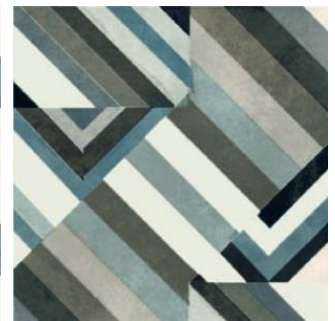

Azulej draws inspiration from traditional encaustic (cement-based) Victorian floor tiles but with a 21st century spin. Using the latest inkjet technology, designs are printed onto the surface of the very durable and stain-resistant porcelain tiles. The muted palette and the nostalgic patterns combine to create a beautiful, sought-after range in 20x20 cm format.

Nero Renda

Nero Trevo

Nero Diagonal

Nero Flores

Nero Estrela

Nero Prata

Nero Cubo

Nero Trama