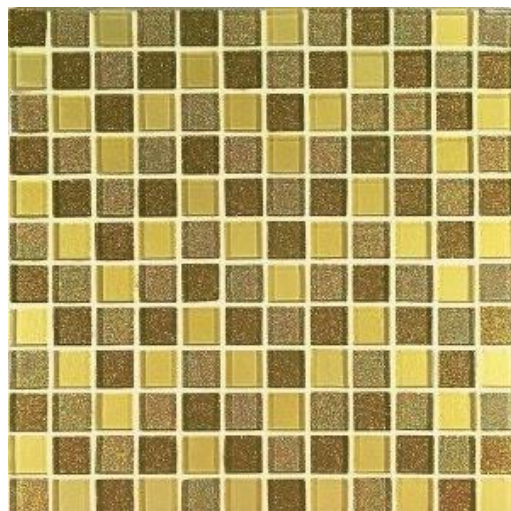

This range shimmers with glitter to provide a unique and opulent atmosphere in spaces. Semi-bullnosed profiles, irregularly cut edges and curved corners to each mosaic piece gives this collection a handmade appearance that enhances the quality look of surfaces decorated with this range. Available in two mosaic sizes: 10x10 or 23x23mm

Gold Plain 2.3

Gold Mix 2.3

Gold Mix 1.0

Gold Plain 1.0

Rose Mix 2.3

Rose Mix 1.0

Silver Mix 2.3

Silver Mix 1.0