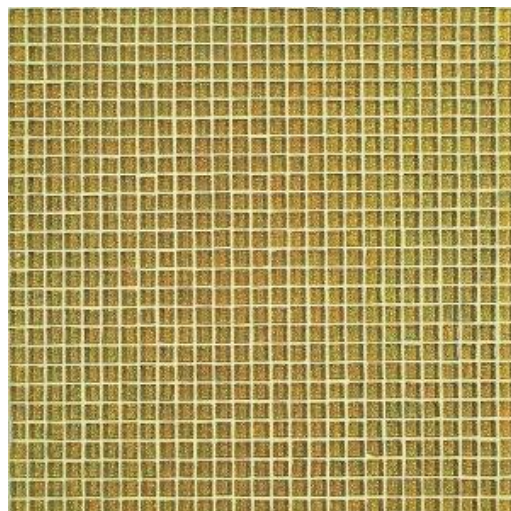

This range shimmers with glitter to provide a unique and opulent atmosphere in spaces. Semi-bullnosed profiles, irregularly cut edges and curved corners to each mosaic piece gives this collection a handmade appearance that enhances the quality look of surfaces decorated with this range. Available in two mosaic sizes: 10x10 or 23x23mm

Gold Plain 2.3

Gold Mix 2.3

Gold Mix 1.0

Gold Plain 1.0

Rose Mix 2.3

Rose Mix 1.0

Silver Mix 2.3

Silver Mix 1.0