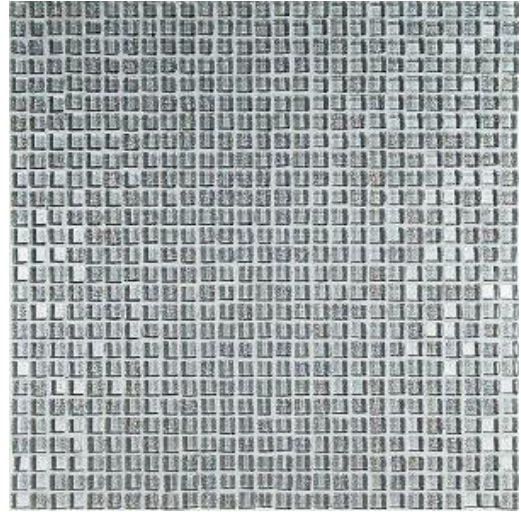

This range shimmers with glitter to provide a unique and opulent atmosphere in spaces. Semi-bullnosed profiles, irregularly cut edges and curved corners to each mosaic piece gives this collection a handmade appearance that enhances the quality look of surfaces decorated with this range. Available in two mosaic sizes: 10x10 or 23x23mm

Gold Plain 2.3

Gold Mix 2.3

Gold Mix 1.0

Gold Plain 1.0

Rose Mix 2.3

Rose Mix 1.0

Silver Mix 2.3

Silver Mix 1.0

Silver Plain 2.3