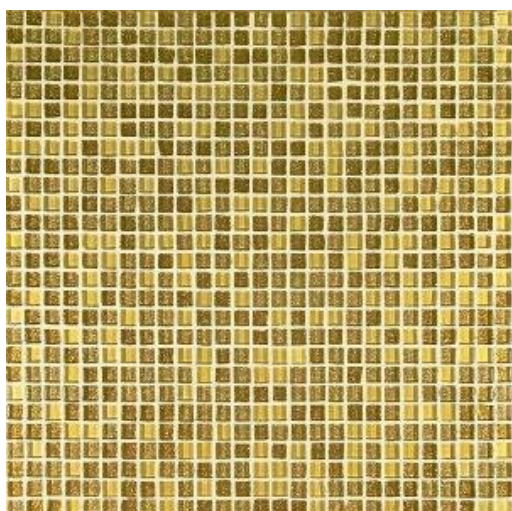

This range shimmers with glitter to provide a unique and opulent atmosphere in spaces. Semi-bullnosed profiles, irregularly cut edges and curved corners to each mosaic piece gives this collection a handmade appearance that enhances the quality look of surfaces decorated with this range. Available in two mosaic sizes: 10x10 or 23x23mm

Gold Plain 2.3

Gold Mix 2.3

Gold Mix 1.0

Gold Plain 1.0

Rose Mix 2.3

Rose Mix 1.0

Silver Mix 2.3

Silver Mix 1.0