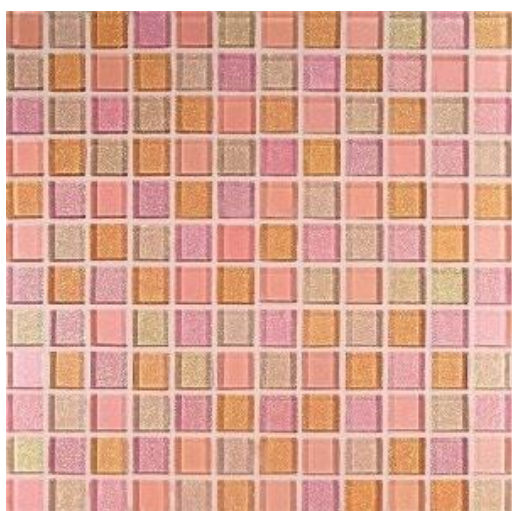

This range shimmers with glitter to provide a unique and opulent atmosphere in spaces. Semi-bullnosed profiles, irregularly cut edges and curved corners to each mosaic piece gives this collection a handmade appearance that enhances the quality look of surfaces decorated with this range. Available in two mosaic sizes: 10x10 or 23x23mm

Gold Plain 2.3

Gold Mix 2.3

Gold Mix 1.0

Gold Plain 1.0

Rose Mix 2.3

Rose Mix 1.0

Silver Mix 2.3

Silver Mix 1.0

Silver Plain 2.3