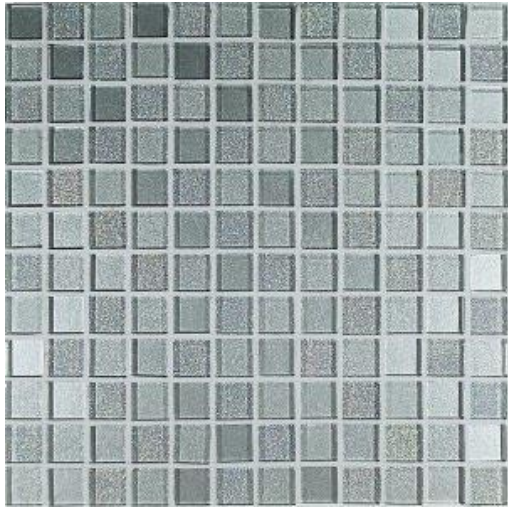

This range shimmers with glitter to provide a unique and opulent atmosphere in spaces. Semi-bullnosed profiles, irregularly cut edges and curved corners to each mosaic piece gives this collection a handmade appearance that enhances the quality look of surfaces decorated with this range. Available in two mosaic sizes: 10x10 or 23x23mm

Gold Plain 2.3

Gold Mix 2.3

Gold Mix 1.0

Gold Plain 1.0

Rose Mix 2.3

Rose Mix 1.0

Silver Mix 2.3

Silver Mix 1.0

Silver Plain 2.3