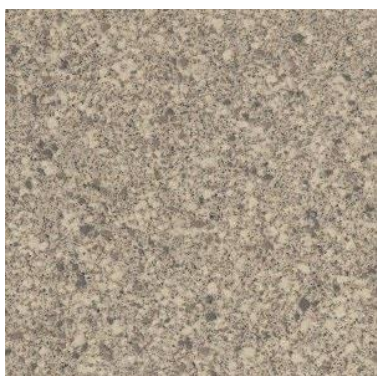

High technology textured porcelain made with recycled raw materials. Designed to meet today's sustainability and eco-friendly standards. Exceptional technical performance, durable, consistent and easy to maintain. Available in sizes 60x60, 30x60 and slab size 1200 x 600mm, and an anti-slip bush hammered finish.

Beige Natural

Beige Antislip

Brown Natural

Brown Antislip

Anthracite Natural

Anthracite Antislip

Black Natural

Black Antislip