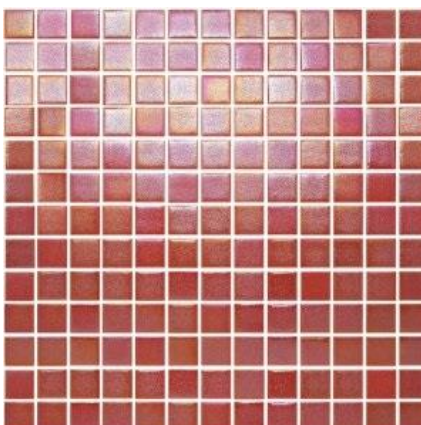

Made of 98% recycled material, guaranteed. Ideal for mixing texture and color to create a sophisticated and comfortable atmosphere. A thin surface covering of reflective spots produces a delicately rough yet bright finish. Suited to feature walls in the home or light commercial areas.

GM White

GM Grey

GM Black

GM Brown

GM Orange

GM Red

GM Lime

GM Blue