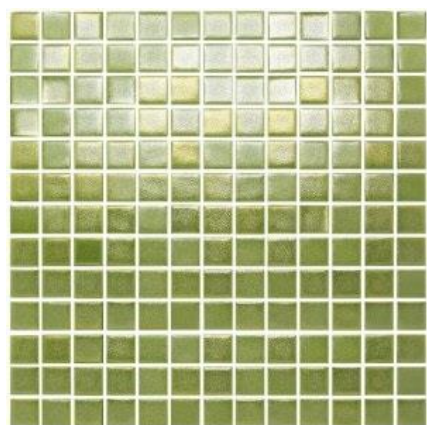

Made of 98% recycled material, guaranteed. Ideal for mixing texture and color to create a sophisticated and comfortable atmosphere. A thin surface covering of reflective spots produces a delicately rough yet bright finish. Suited to feature walls in the home or light commercial areas.

GM White

GM Grey

GM Black

GM Brown

GM Orange

GM Red

GM Lime

GM Blue