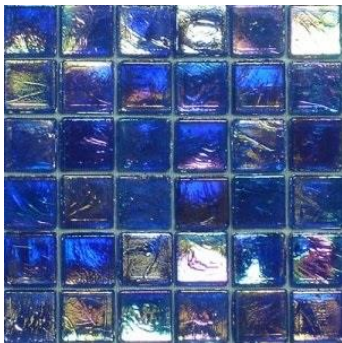

This range creates an effect reminiscent of light playing on a stretch of water, where the surface tension creates a show of rainbow-like colours, which change with the light and direction of your glance. The effect is truly magical whether used to highlight a small feature area or entirely cover the walls and floors of a room.

Lychee

Mangostan

Kiwi

Melograno

Strawberry

Grape

Lemon

Pear