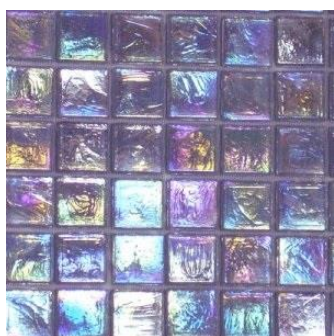

This range creates an effect reminiscent of light playing on a stretch of water, where the surface tension creates a show of rainbow-like colours, which change with the light and direction of your glance. The effect is truly magical whether used to highlight a small feature area or entirely cover the walls and floors of a room.

Cherry