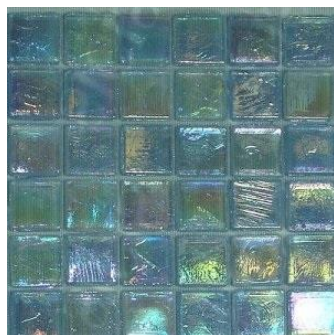

Grapefruit