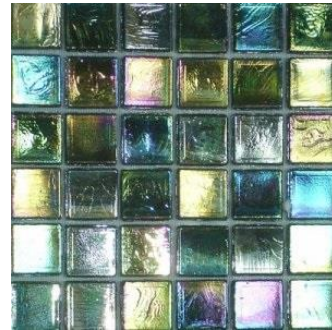

This range creates an effect reminiscent of light playing on a stretch of water, where the surface tension creates a show of rainbow-like colours, which change with the light and direction of your glance. The effect is truly magical whether used to highlight a small feature area or entirely cover the walls and floors of a room.

Lychee

Mangostan

Kiwi

Melograno

Strawberry

Grape

Lemon

Pear