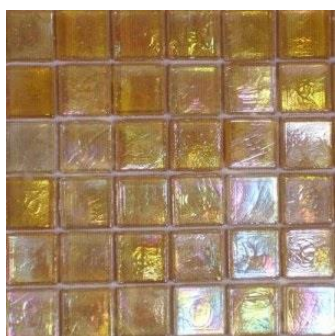

This range creates an effect reminiscent of light playing on a stretch of water, where the surface tension creates a show of rainbow-like colours, which change with the light and direction of your glance. The effect is truly magical whether used to highlight a small feature area or entirely cover the walls and floors of a room.

Avocado

Peach

Persimmon

Mango

Melon

Tangerine

Apple

Date