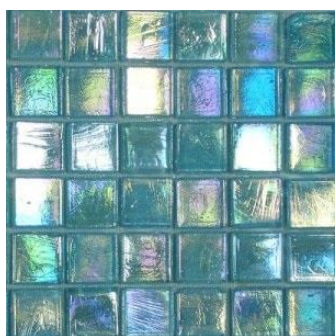

Blackcurrant