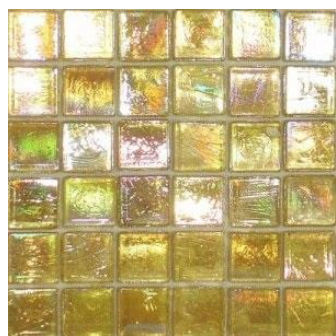

This range creates an effect reminiscent of light playing on a stretch of water, where the surface tension creates a show of rainbow-like colours, which change with the light and direction of your glance. The effect is truly magical whether used to highlight a small feature area or entirely cover the walls and floors of a room.

Avocado