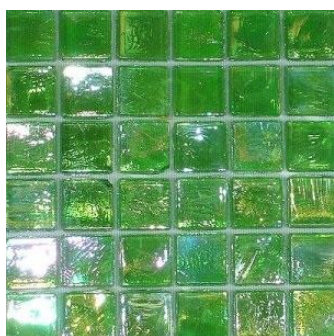

This range creates an effect reminiscent of light playing on a stretch of water, where the surface tension creates a show of rainbow-like colours, which change with the light and direction of your glance. The effect is truly magical whether used to highlight a small feature area or entirely cover the walls and floors of a room.

Avocado

Peach

Persimmon

Mango

Melon

Tangerine

Apple

Date

Lychee

Mangostan

Kiwi

Melograno

Strawberry

Grape

Lemon

Pear