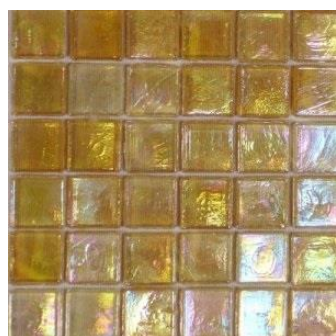

This range creates an effect reminiscent of light playing on a stretch of water, where the surface tension creates a show of rainbow-like colours, which change with the light and direction of your glance. The effect is truly magical whether used to highlight a small feature area or entirely cover the walls and floors of a room.

Avocado

Peach

Persimmon

Mango

Melon

Tangerine

Apple

Date

Lychee

Mangostan

Kiwi

Melograno

Strawberry

Grape

Lemon

Pear