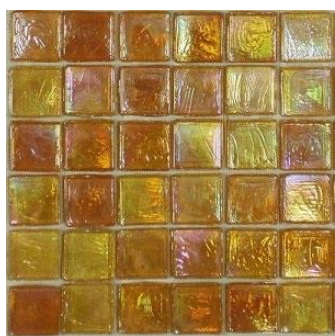

This range creates an effect reminiscent of light playing on a stretch of water, where the surface tension creates a show of rainbow-like colours, which change with the light and direction of your glance. The effect is truly magical whether used to highlight a small feature area or entirely cover the walls and floors of a room.

Avocado

Peach

Persimmon

Mango

Melon

Tangerine

Apple

Date

Lychee

Mangostan

Kiwi

Melograno

Strawberry

Grape

Lemon

Pear