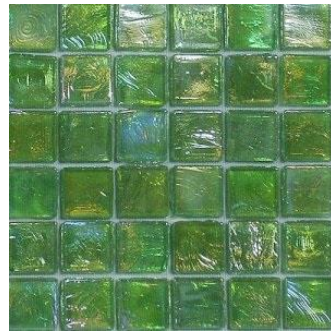

This range creates an effect reminiscent of light playing on a stretch of water, where the surface tension creates a show of rainbow-like colours, which change with the light and direction of your glance. The effect is truly magical whether used to highlight a small feature area or entirely cover the walls and floors of a room.

Avocado

Peach

Persimmon

Mango

Melon

Tangerine

Apple

Date

Lychee

Mangostan

Kiwi

Melograno

Strawberry

Grape

Lemon

Pear