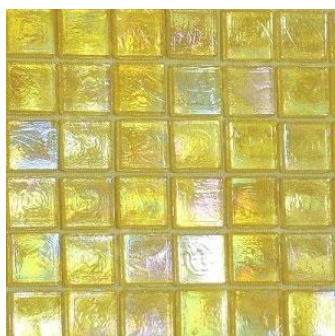

This range creates an effect reminiscent of light playing on a stretch of water, where the surface tension creates a show of rainbow-like colours, which change with the light and direction of your glance. The effect is truly magical whether used to highlight a small feature area or entirely cover the walls and floors of a room.

Mango