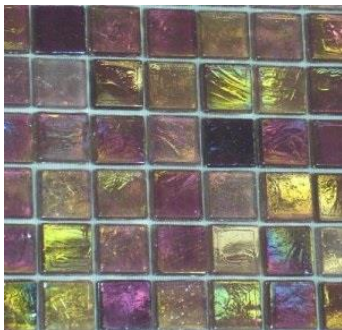

This range creates an effect reminiscent of light playing on a stretch of water, where the surface tension creates a show of rainbow-like colours, which change with the light and direction of your glance. The effect is truly magical whether used to highlight a small feature area or entirely cover the walls and floors of a room.

Lychee

Mangostan

Kiwi

Melograno

Strawberry

Grape

Lemon

Pear