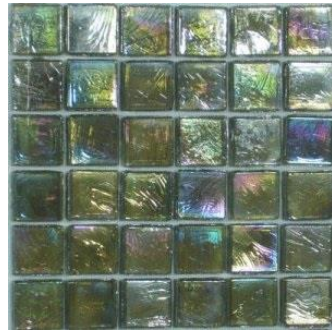

This range creates an effect reminiscent of light playing on a stretch of water, where the surface tension creates a show of rainbow-like colours, which change with the light and direction of your glance. The effect is truly magical whether used to highlight a small feature area or entirely cover the walls and floors of a room.

Lychee

Mangostan

Kiwi

Melograno

Strawberry

Grape

Lemon

Pear

Tamarillo

Mirtillo

Tamarind