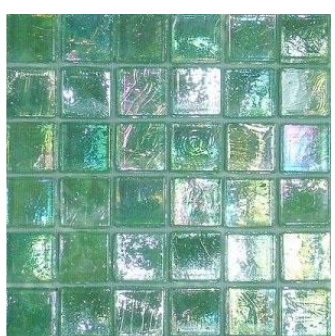

This range creates an effect reminiscent of light playing on a stretch of water, where the surface tension creates a show of rainbow-like colours, which change with the light and direction of your glance. The effect is truly magical whether used to highlight a small feature area or entirely cover the walls and floors of a room.

Papaya