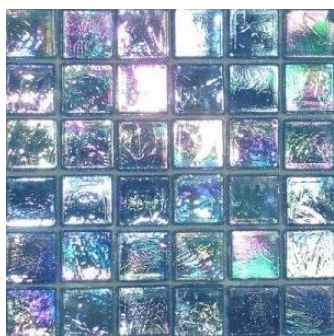

This range creates an effect reminiscent of light playing on a stretch of water, where the surface tension creates a show of rainbow-like colours, which change with the light and direction of your glance. The effect is truly magical whether used to highlight a small feature area or entirely cover the walls and floors of a room.

Persimmon