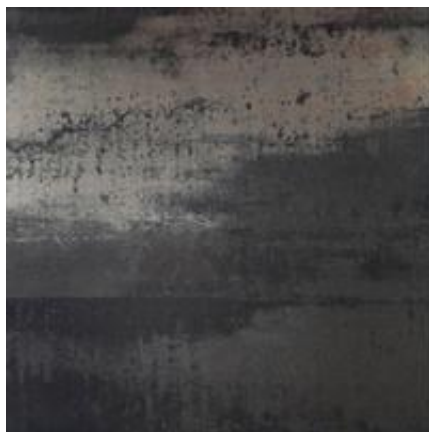

A Full-body porcelain reflecting different metallic elements and a range that proves sustainability can be aesthetically stunning. Natural and harmonious weathered effects from random orientations of pattern help prove that metal can provide a warming interior ambience as well as cool chic.

Metal Black 60x60 cm

Metal Titanium 60x60 cm

Metal Night 60x60 cm

Metal Black 30x60 cm

Metal Titanium 30x60 cm

Metal Night 30x60 cm

Metal White 60x60 cm

Metal Beige 60x60 cm

Metal Copper 60x60 cm

Metal White 30x60 cm

Metal Beige 30x60 cm

Metal Copper 30x60 cm